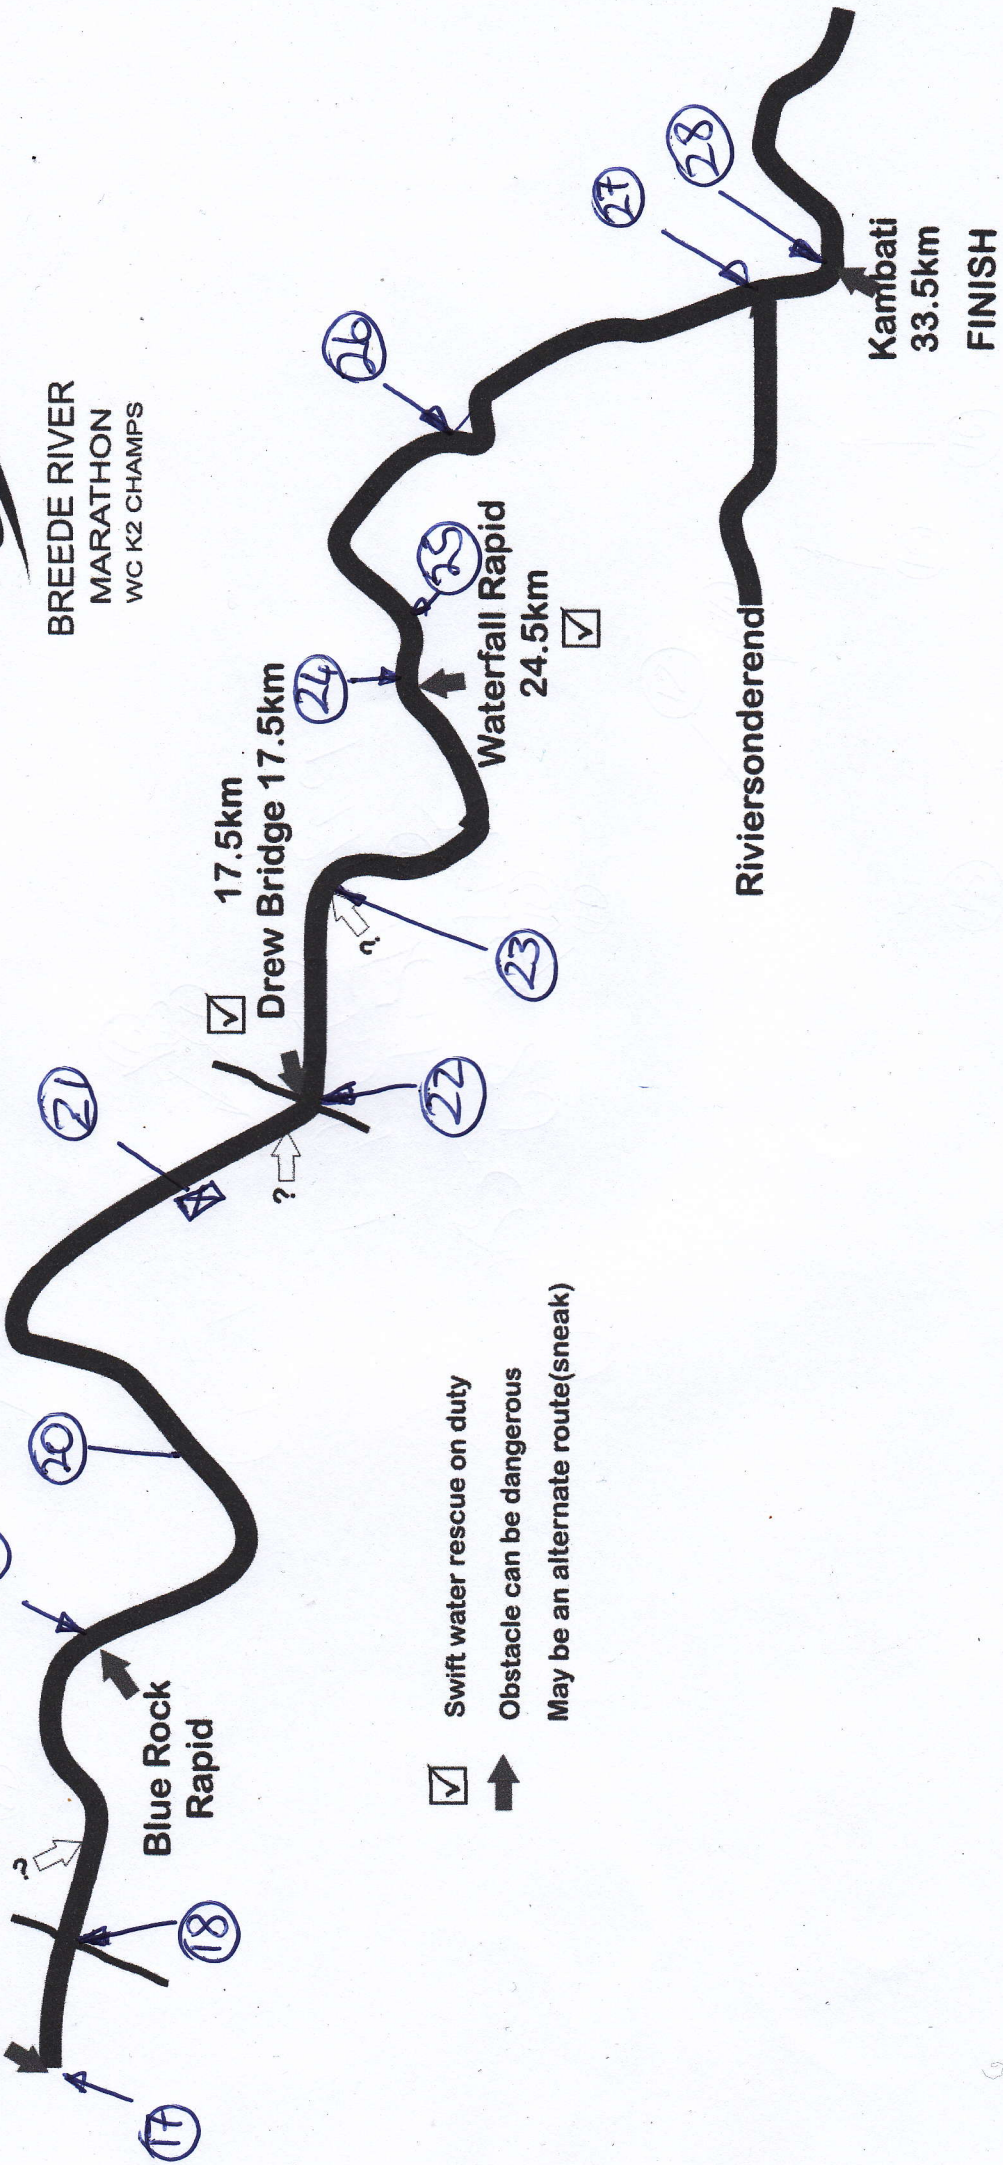

DAY 2

**BREEDE RIVER
MARATHON
WC K2 CHAMPS**

BONNIEVALE

**Rigton river farm
Start**

- Swift water rescue on duty
- Obstacle can be dangerous
- May be an alternate route(sneak)